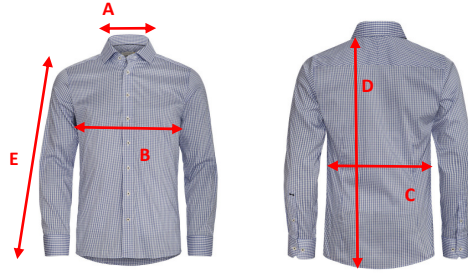

J. HARVEST & FROST
CORPORATE SHIRTMAKER

SIZE CHART

Brand: J. HARVEST & FROST

Style: 2905301 YELLOW BOW 53 REGULAR

	S	M	L	XL	XXL	3XL	4XL	5XL
	37/38	39/40	41/42	43/44	45/46	47/48	49/50	51/52
A) neck	38	40	42	44	46	48	50	52
B) 1/2 chest width	53	56	59	62	65	69	73	77
C) 1/2 waist width	51	54	57	60	63	67	71	75
D) body length from shoulder point	79	80,5	82	83,5	84	86	88	90
E) sleeve length	65	66	67	68	68	69	69	69

All measurements are indicative with minimum tolerance of 1 cm