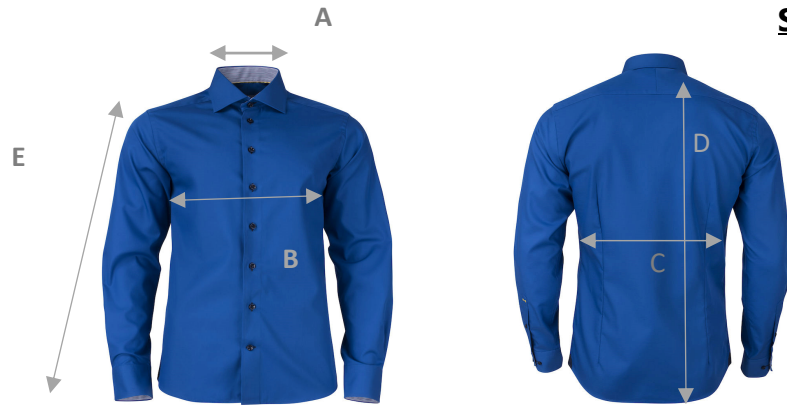

J. HARVEST & FROST
CORPORATE SHIRTMAKER

Brand: J. HARVEST & FROST

Style: 2905102 YELLOW BOW 51 SLIM

SIZE CHART

	XS	S	M	L	XL	XXL
	35/36	37/38	39/40	41/42	43/44	45/46
A) neck	36	38	40	42	44	46
B) 1/2 chest width	47	50	53	56	59	62
C) 1/2 waist width	43	46	49	52	55	58
D) body length from shoulder point	76	78	79,5	81	82,5	83
E) sleeve length	64	65	66	67	68	68

All measurements are indicative with minimum tolerance of 1 cm