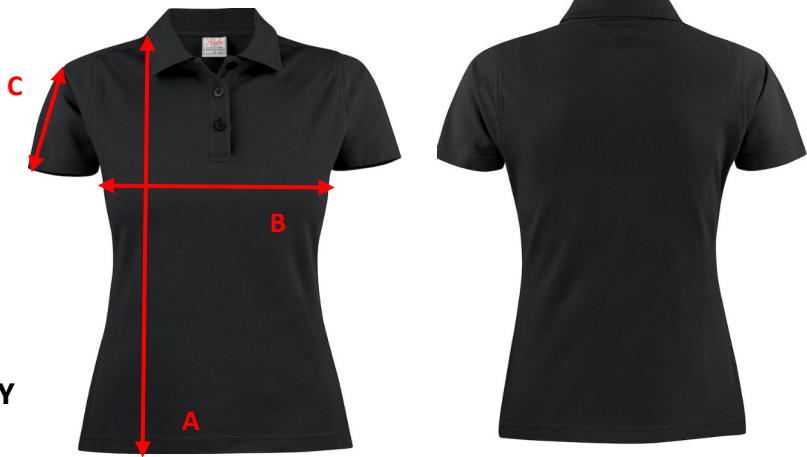

Printer
ACTIVE WEAR

SIZE CHART

Brand: PRINTER ACTIVE WEAR

Style: 2265023 SURF LIGHT LADY

	XS	S	M	L	XL	2XL
A) body length from shoulder point	62	64	66	68	70	72
B) 1/2 chest width	45	47	49	51	54	57
c) sleeve length	17	18	19	20	21	22