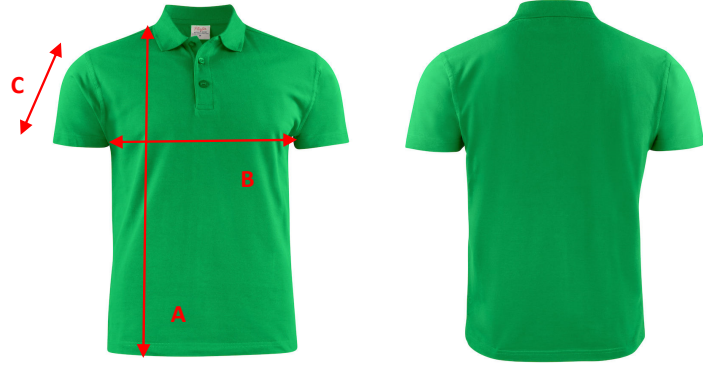

Printer
ACTIVE WEAR

SIZE CHART

Brand: PRINTER ACTIVE WEAR
Style: 2265022 SURF LIGHT RSX

	S	M	L	XL	XXL	3XL	4XL	5XL
A) body length from shoulder point	70	72	74	76	78	80	82	84
B) 1/2 chest width	50	53	56	60	64	68	72	76
c) sleeve length	19	20	21	22	23	24	25	26