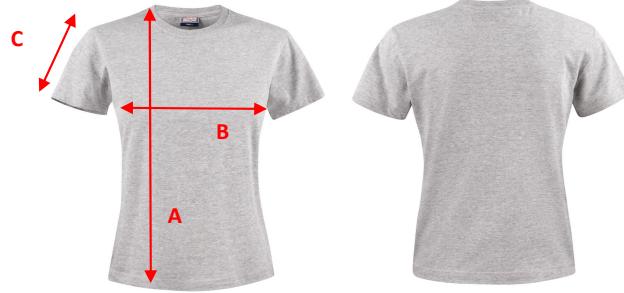

Printer
ACTIVE WEAR

SIZE CHART

Brand: PRINTER ACTIVE WEAR

Style: 2264028 LIGHT T-SHIRT LADY

	XS	S	M	L	XL	XXL
A) body length from shoulder point	62	64	66	68	70	72
B) 1/2 chest width	44	46	48	51	54	57
c) sleeve length	16	16,5	17	17,5	18	18,5