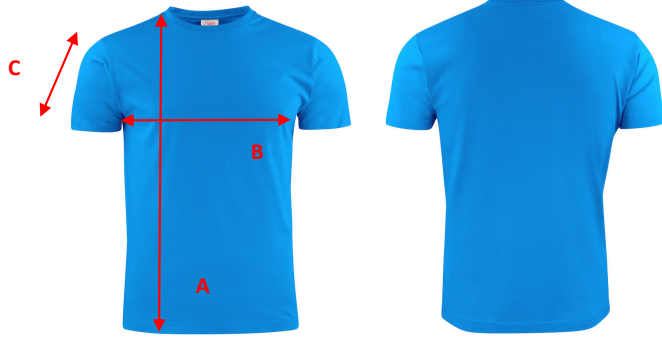

Printer
ACTIVE WEAR

SIZE CHART

Brand: PRINTER ACTIVE WEAR
Style: 2264027 LIGHT T-SHIRT RSX

	XS	S	M	L	XL	XXL	3XL	4XL	5XL
A) body length from shoulder point	68	70	72	74	77	80	83	85	87
B) 1/2 chest width	47	50	53	56	60	64	68	72	76
c) sleeve length	18	19	20	21	22	23	24	25	26

All measurements are indicative with minimum tolerance of 1 cm