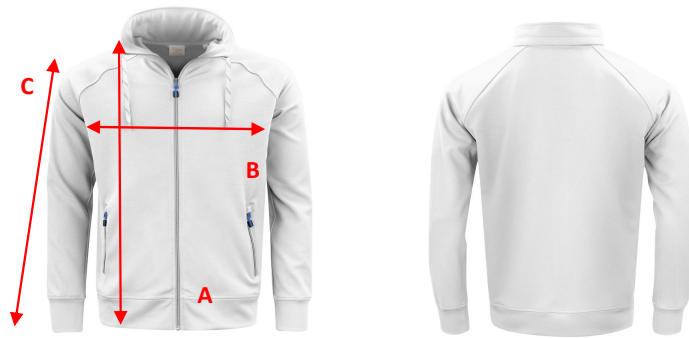

Printer
ACTIVE WEAR

SIZE CHART

Brand: PRINTER ACTIVE WEAR
Style: 2262063 JOG RSX

	S	M	L	XL	XXL	3XL	4XL	5XL
A) body length from shoulder point	71	72,5	74	76	78	80	82	84
B) 1/2 chest width	53	56	59	63	67	71	75	79
c) sleeve length	82	83	84	85	86	87	88	89