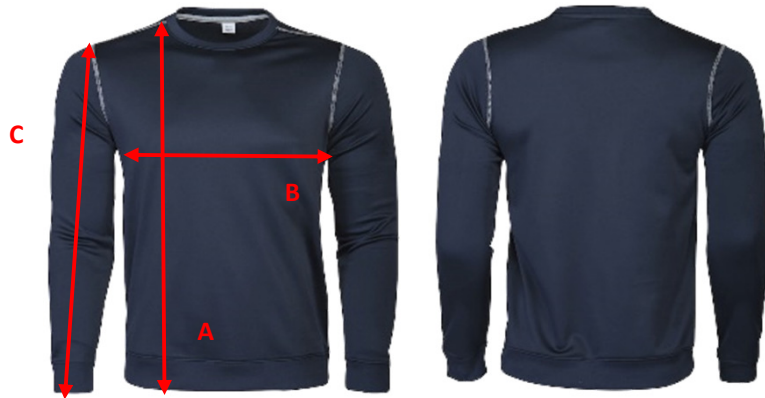

Printer
ACTIVE WEAR

SIZE CHART

Brand: PRINTER ACTIVE WEAR
Style: 2262042 MARATHON

	XS	S	M	L	XL	XXL	3XL
A) body length from shoulder point	64	67	70	73	76	78	80
B) 1/2 chest width	49	52	55	59	63	67	71
c) sleeve length	64,5	66	67,5	69	70,5	71,5	72,5