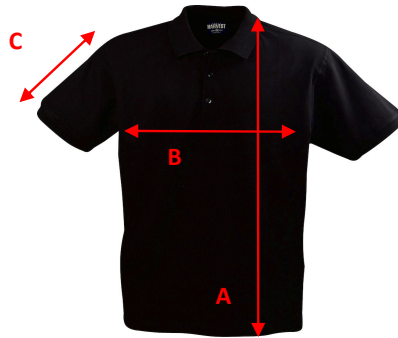

SIZE CHART

Brand: J. HARVEST SPORTSWEAR

Style: 2145007 RAWLINS

	S	M	L	XL	XXL	3XL
A) body length from shoulder point	69	71	73	76	79	82
B) 1/2 chest width	52	55	58	62	66	70
C) sleeve length	20	21	22	23	24	25

All measurements are indicative with minimum tolerance of 1 cm