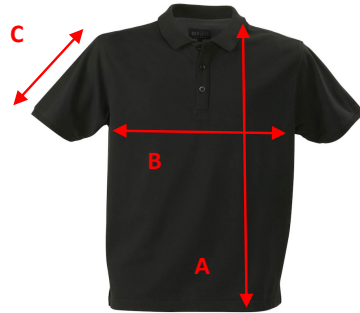

SIZE CHART

Brand: J. HARVEST SPORTSWEAR

Style: 2145006 RIPLEY

	S	M	L	XL	XXL	3XL
A) body length from shoulder point	69	71	73	76	79	82
B) 1/2 chest width	52	55	58	62	66	70
C) sleeve length	20	21	22	23	24	25

All measurements are indicative with minimum tolerance of 1 cm