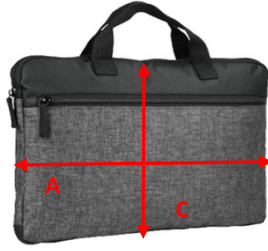

DERBY OF SWEDEN[®]

SIZE CHART

Brand: DERBY OF SWEDEN BAGS 3.0

Style: **1582503 MELANGE COMPUTER CASE**

	One Size
A) Width	36 cm
B) Depth	3 cm
C) Height	26 cm

All measurements are indicative with minimum tolerance of 1 cm