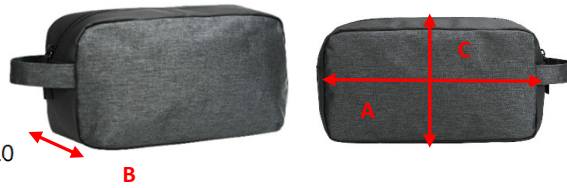

DERBY OF SWEDEN[®]

SIZE CHART

Brand: DERBY OF SWEDEN BAGS 3.0

Style: **1582211 PRESTIGE TOILETCASE**

	One Size
A) Width	25 cm
B) Depth	9 cm
C) Height	15 cm
Volume approximate	
	3 liters

All measurements are indicative with minimum tolerance of 1 cm