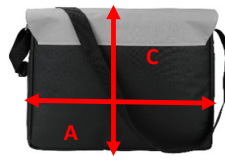

### SIZE CHART

Brand: DERBY OF SWEDEN BAGS 3.0

Style: **1582107 SKY SHOULDER**

<b>One Size</b>	
A) Width	36 cm
B) Depth	9 cm
C) Height	30 cm
<b>Volume approximate</b>	
	9 liters

All measurements are indicative with minimum tolerance of 1 cm