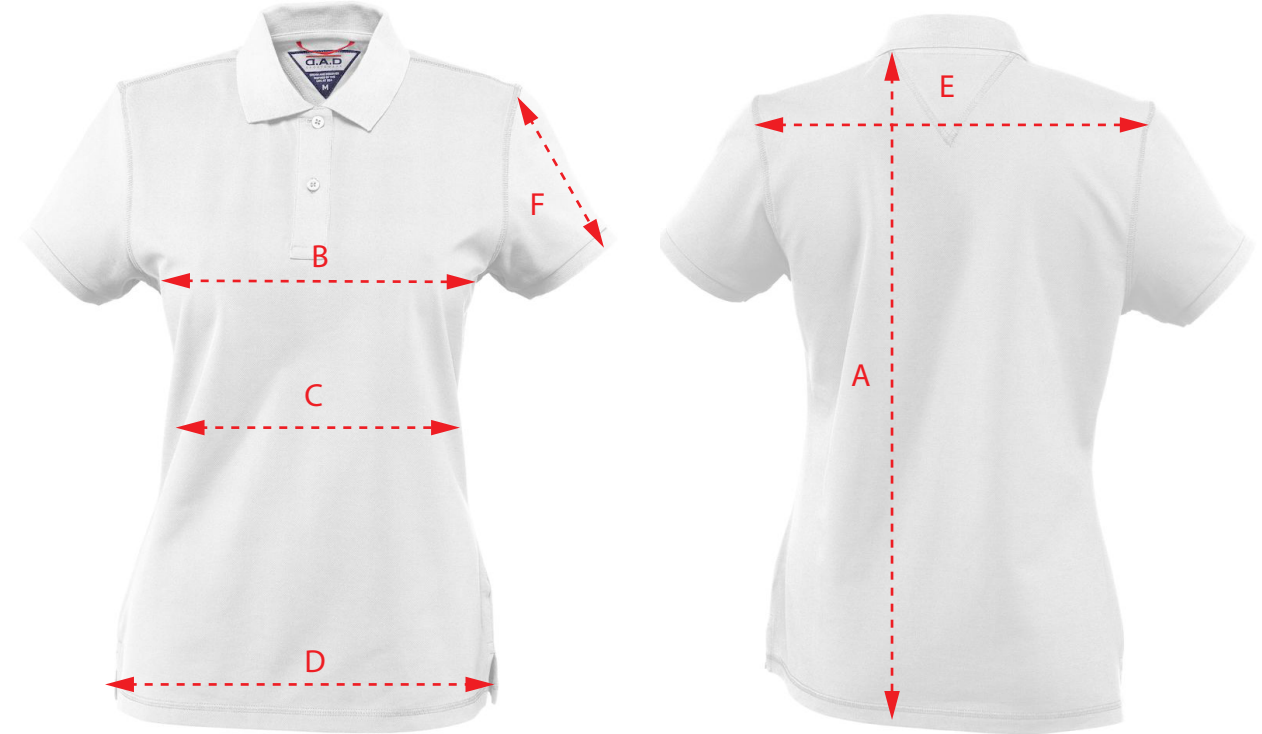

Note: The measurements on this chart shall be adapted on flat garments.

	134054 PARKES	S	M	L	XL	XXL	3XL	4XL
A	Body length from inner shoulder -	70	72	74	76	79	81	83,5
B	½ Chest	50	53	56	59	63	67	71
C	½ Bottom	48	51	54	57	61	65	69
D	Shoulder width	44	46	48	50	52,5	55	57,5
E	Sleeve length	19	20	21	22	23	24	25

Note: The measurements on this chart shall be adapted on flat garments.

	134055 PARKES LADY	XS/34	S/36	M/38	L/40	XL/42	XXL/44
A	Body length from inner shoulder	61	63	65	67	70	73
B	½ Chest	44	46	48	51	55	59
C	½ Waist	40	42	44	47	51	55
D	½ Bottom	45	47	49	52	56	60
E	Shoulder width	36	38	40	42	44,5	47
F	Sleeve length	15,5	16	16,5	17	17,5	18