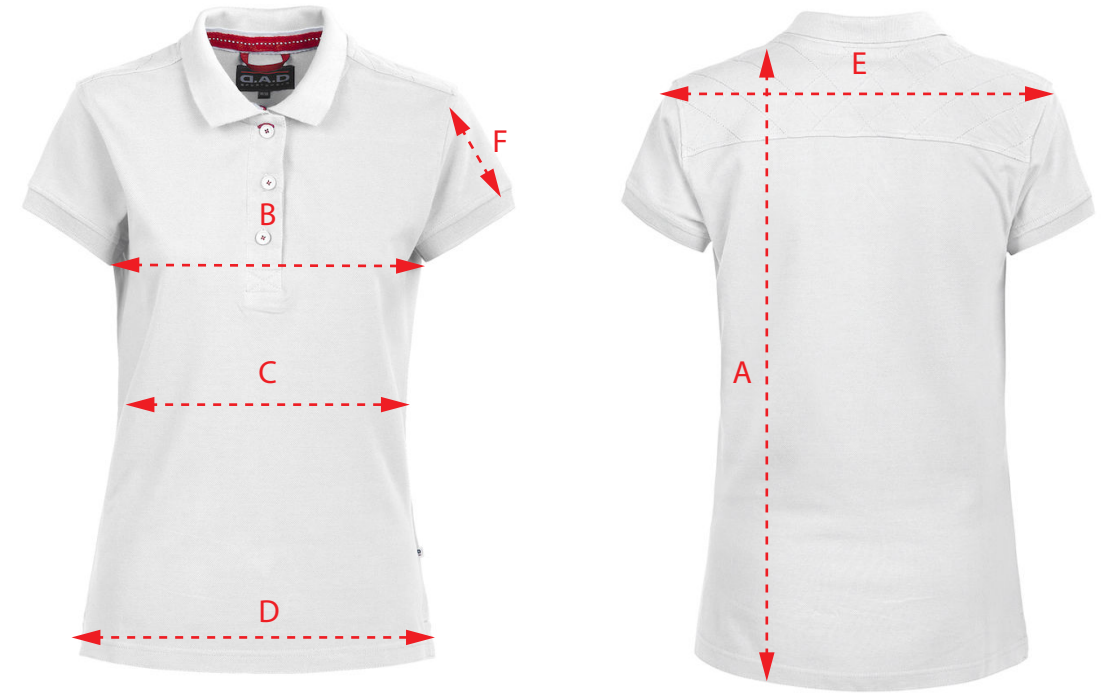

Note: The measurements on this chart shall be adapted on flat garments.

	134030 LYNTON	S	M	L	XL	XXL	3 XL
A	Body length back	72	74	76	78	81	84
B	1/2 Chest	50	53	56	60	65	70
C	1/2 Bottom	48,5	51,5	54,5	58,5	63,5	68,5
D	Shoulder width	44	46	48	50	52	54
E	Sleeve length	19	20	21	22	23	24

Note: The measurements on this chart shall be adapted on flat garments.

	134031 LYNTON LADY	S/36	M/38	L/40	XL/42	XXL/44
A	Body length back	64	66	68	70	72
B	1/2 Chest	46	48	50	53	56
C	1/2 Waist	42	44	46	49	52
D	1/2 Bottom	46	48	50	53	56
E	Shoulder width	39	40	41	42	43
F	Sleeve length	13,5	14	14,5	15	15,5