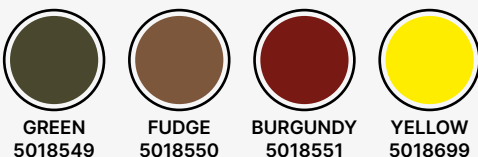

- Recycled steel
- Recyclable plastic

105 mm

75 mm

280 ml

260 g

COLOURS:

WASHING:

CERTIFICATES:

PACKAGING:

24