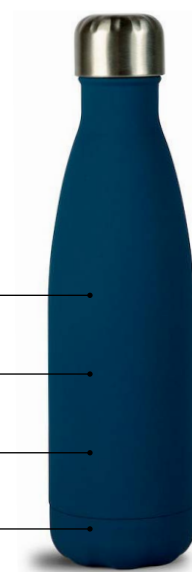

# NILS STEEL BOTTLE RUBBER FINISH BLUE, 50 CL 24H/12 H

5018262

sagaform

Sagaform's incredibly popular steel bottle now comes with an on-trend matt rubber finish. The bottle is twin-walled, which means it will keep your drink ice-cold for 24 hours or hot for 12 hours. Invest in a high quality, durable water bottle for yourself and for the sake of the environment. Capacity 50 cl.

Double-wall. Stainless steel.

255 mm

70 mm

500 ml

## COLOURS:

GREEN  
MATT  
5018082

YELLOW  
MATT  
5018081

BLACK  
5018321

BLUE  
5018321

BLUE  
MATT  
5018262