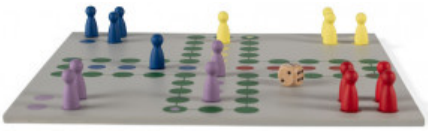

# LUDO GAME

**CATALOG NUMBER**

5225903014

**CATEGORY**

OUTDOOR AND LEISURE

**CATEGORY**

-

## DESCRIPTION:

The game everybody can play and that everybody loves. A classic Ludo made of wood in ByOn's signature colours. Designed to be able to be displayed and to be enjoyed both while playing and when not in use. It should be left on display so you can use it at your leisure. Therefore it has to blend in (or stand out) in your home environment.