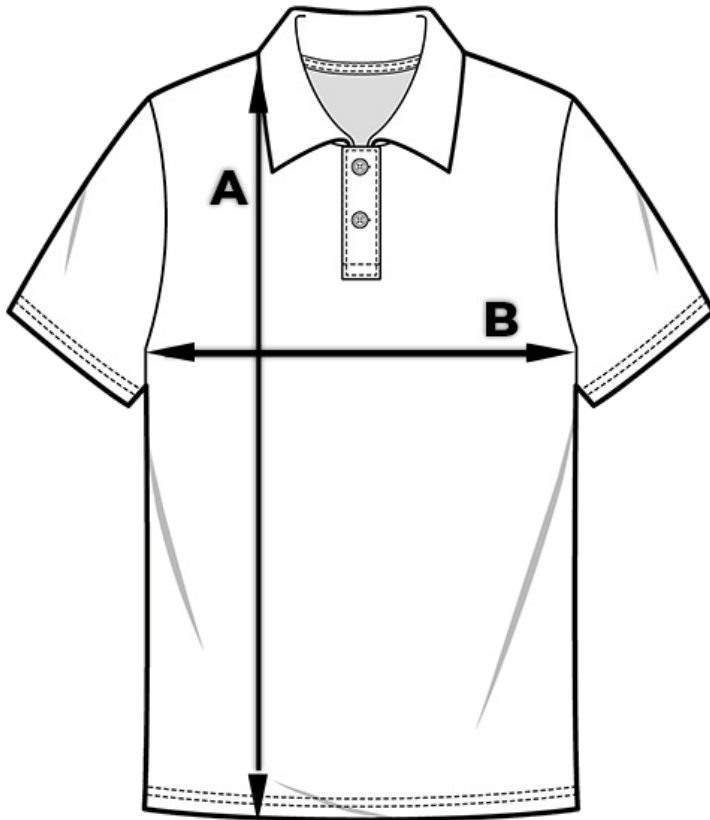

Description:

Sporty functional polo in a smooth material and without the traditional collar. Soft-fitting material in a combination of tone-in-tone colors in addition to black solid. Modern fit with framed sidestitch and prominent stitch on the shoulder strap. Shaped neckline. Button lock with hidden button closure and 2 discreet pushbuttons. Straight cuffs.

Size **S M L XL XXL**
a/b 62/4564/4866/5168/5470/57
Sizes in cm