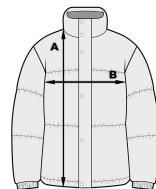

CATALOG NUMBER
2121033

CATEGORY
JACKETS

CATEGORY
WOMEN'S

DESCRIPTION:

Light padded jacket with hidden hood in the collar. Two bellow pockets and two slanted chest pockets with visible metal zippers.
 Material: 100% polyester,
 Padding: 100% polyester, 80 g/m²
 Colors: 900 black, 600 navy
 Size: XS-XXL

AVAILABLE COLORS

BLACK

PARAMETERS:

100% Polyester

131 g/m²

PACKING:  10  1

MARKING METHOD

Embroidery Patches

WASHING

SIZE	XS	S	M	L	XL	XXL
A/B	70/48	72/51	74/54	76/57	78/61	80/65

Sizes in cm