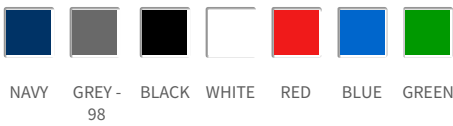

## 2519 WAISTPANTS WOMEN'S

CATALOG NUMBER

642519

CATEGORY

PANTS

CATEGORY

WOMEN'S

### DESCRIPTION:

Waistpants with side pockets. Leg pockets, on the left side pocket with flap and Velcro closure and on the right side pockets for pens and tools, also one pocket for folding rule. Back pockets with flap and Velcro closure. Red-35, sky blue-53 and forest green-66 have got contrasts in black. C32-C50, by unpicking the red stitching at the hem the trousers can be lengthened by 5 cm.

### AVAILABLE COLORS