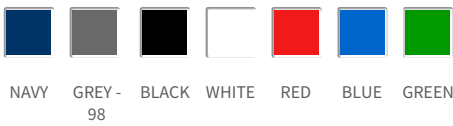

2518 WAISTPANTS

CATALOG NUMBER

642518

CATEGORY

PANTS

CATEGORY

MEN'S

DESCRIPTION:

Waistpants with side pockets. Leg pockets, on the left side pocket with flap and Velcro closure and on the right side pockets for pens and tools, also one pocket for folding rule. Back pockets with flap and Velcro closure. Red-35, sky blue-53 and forest green-66 have got contrasts in black. C42-C64, by unpicking the red stitching at the hem the trousers can be lengthened by 5 cm.

Product Fabrics: 65% polyester, 35% cotton

Weight: 245g/m²

AVAILABLE COLORS

PARAMETERS:

65% Polyester 35%

Cotton

245 g/m²

PACKING:  30  1