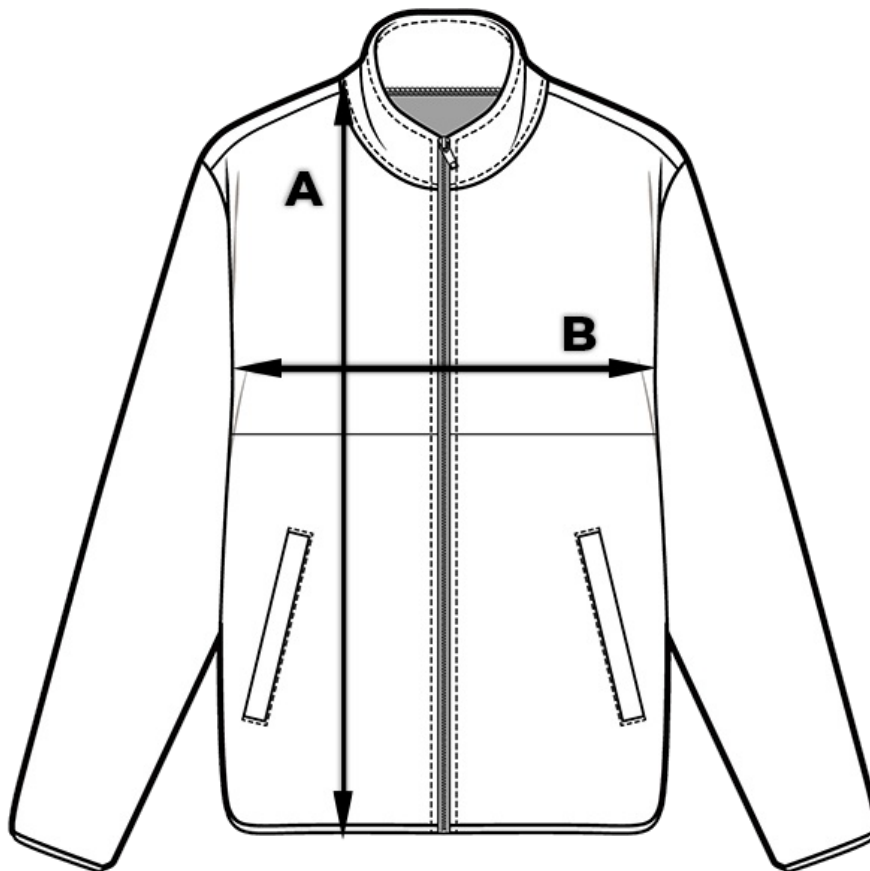

1000 WP

Wide size range

packing:  10  1

Marking method

Embroidery Patches

Washing

Size S M L XL XXL 3XL 4XL 5XL

a/b 71/5473/5775/6077/6379/6782/7185/7588/79

Sizes in cm