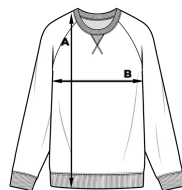

WASHING

SIZE	XS	S	M	L	XL	XXL	3XL	4XL	5XL
A/B	64/49	67/52	70/55	73/59	76/63	78/67	80/71	82/75	84/79

Sizes in cm